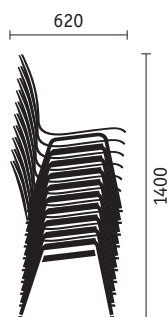

*4-leg model with slimline backrest,
also available with seat and backrest cushion*

*4-leg model with mushroom-shaped backrest,
also available with seat and backrest cushion*

*4-leg model with T-shaped backrest sides,
also available with seat and backrest cushion*

*4-leg model with circular backrest,
also available with seat and backrest cushion*

on stage 1 office chairs

All on stage 1 models come with row linkage integrated in the leg frame, and stacking aid as standard.

Whether with or without cushion: up to 10 on stage 1 chairs can be stacked vertically. The frame is available chromed or powder-coated in black and white aluminium.

Sedus on stage 1: Six shell shapes, in beech peeled veneer with natural varnish as standard, on a sturdy, chromed steel frame with integrated row linkage and stacking aid; available with either partial or full upholstery in over 100 fabrics, with seat and row numbering. Multitalented – ideal for furnishing canteens, break-out/waiting areas and meeting rooms in both public and company facilities.

Design: bert&bert

on stage 2 and on stage 3:

The 4-leg and cantilever variants can be combined with all six on stage shell shapes, also with armrests. on stage 2 is available with row linkage and seat/row numbers on request.