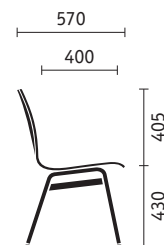

Break-out furniture

on stage 1

*4-leg model with square-shaped backrest,
also available with seat and backrest cushion*

*4-leg model with tulip-shaped backrest,
also available with seat and backrest cushion*

*4-leg model with slimline backrest,
also available with seat and backrest cushion*

*4-leg model with mushroom-shaped backrest,
also available with seat and backrest cushion*

*4-leg model with T-shaped backrest sides,
also available with seat and backrest cushion*

*4-leg model with circular backrest,
also available with seat and backrest cushion*

on stage 1 office chairs

All on stage 1 models come with row linkage integrated in the leg frame, and stacking aid as standard.

Design: bert&bert

on stage 2 and on stage 3:

The 4-leg and cantilever variants can be combined with all six on stage shell shapes, also with armrests. on stage 2 is available with row linkage and seat/row numbers on request.