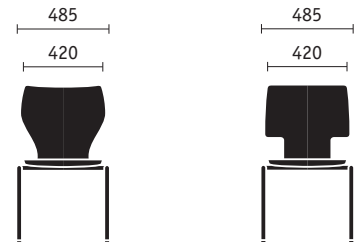

Break-out furniture

on stage 1

*4-leg model with square-shaped backrest,
also available with seat and backrest cushion*

*4-leg model with tulip-shaped backrest,
also available with seat and backrest cushion*

*4-leg model with slimline backrest,
also available with seat and backrest cushion*

*4-leg model with mushroom-shaped backrest,
also available with seat and backrest cushion*

*4-leg model with T-shaped backrest sides,
also available with seat and backrest cushion*

*4-leg model with circular backrest,
also available with seat and backrest cushion*

on stage 1 office chairs

All on stage 1 models come with row linkage integrated in the leg frame, and stacking aid as standard.