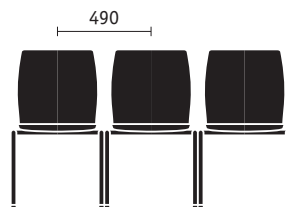

Break-out furniture

on stage 1

*4-leg model with square-shaped backrest,
also available with seat and backrest cushion*

*4-leg model with tulip-shaped backrest,
also available with seat and backrest cushion*

*4-leg model with slimline backrest,
also available with seat and backrest cushion*

*4-leg model with mushroom-shaped backrest,
also available with seat and backrest cushion*

*4-leg model with T-shaped backrest sides,
also available with seat and backrest cushion*

*4-leg model with circular backrest,
also available with seat and backrest cushion*

on stage 1 office chairs

All on stage 1 models come with row linkage integrated in the leg frame, and stacking aid as standard.

Whether with or without cushion: up to 10 on stage 1 chairs can be stacked vertically. The frame is available chromed or powder-coated in black and white aluminium.

Sedus on stage 1: Six shell shapes, in beech peeled veneer with natural varnish as standard, on a sturdy, chromed steel frame with integrated row linkage and stacking aid; available with either partial or full upholstery in over 100 fabrics, with seat and row numbering. Multitalented – ideal for furnishing canteens, break-out/waiting areas and meeting rooms in both public and company facilities.