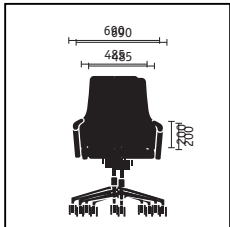

Medium-height swivel chair	High swivel chair	Cantilever chair
Seat mechanism			
"Similar" mechanism	■	■	
Backrest technical features			
Adjustable backrest pressure	■	■	
Height-adjustable lumbar support	■	■	
Seat height adjustment			
Sedo-Lift mechanism	■	■	
Frame versions			
Aluminium base, powder-coated in white aluminium	■	■	
Aluminium base, powder-coated in black	□	□	
Polished aluminium base	□	□	
Steel frame, chromed			□
Steel frame, powder-coated in white aluminium			■
Steel frame, powder-coated in black			□
Model colour (mechanism and plastic parts)			
Black	■	■	■
Armrests			
Integrated armrests with leather finish	■	■	
Integrated armrests			■
Features			
Black leather head pillow		■	
Head pillow in contrasting shade of leather		□	
Head pillow in same fabric as the backrest		□	
Two-tone upholstery	□	□	□
Hard castors for soft floors	■	■	
Soft castors for hard floors	□	□	
Felt glides			□
Plastic glides			□

■ standard
□ optional