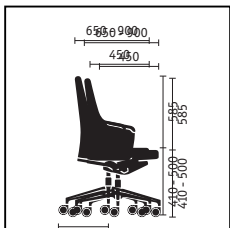

Medium-height swivel chair	High swivel chair	Cantilever chair
Seat mechanism			
"Similar" mechanism	■	■	
Backrest technical features			
Adjustable backrest pressure	■	■	
Height-adjustable lumbar support	■	■	
Seat height adjustment			
Sedo-Lift mechanism	■	■	
Frame versions			
Aluminium base, powder-coated in white aluminium	■	■	
Aluminium base, powder-coated in black	□	□	
Polished aluminium base	□	□	
Steel frame, chromed			□
Steel frame, powder-coated in white aluminium			■
Steel frame, powder-coated in black			□
Model colour (mechanism and plastic parts)			
Black	■	■	■
Armrests			
Integrated armrests with leather finish	■	■	
Integrated armrests			■
Features			
Black leather head pillow		■	
Head pillow in contrasting shade of leather		□	
Head pillow in same fabric as the backrest		□	
Two-tone upholstery	□	□	□
Hard castors for soft floors	■	■	
Soft castors for hard floors	□	□	
Felt glides			□
Plastic glides			□

■ standard
□ optional