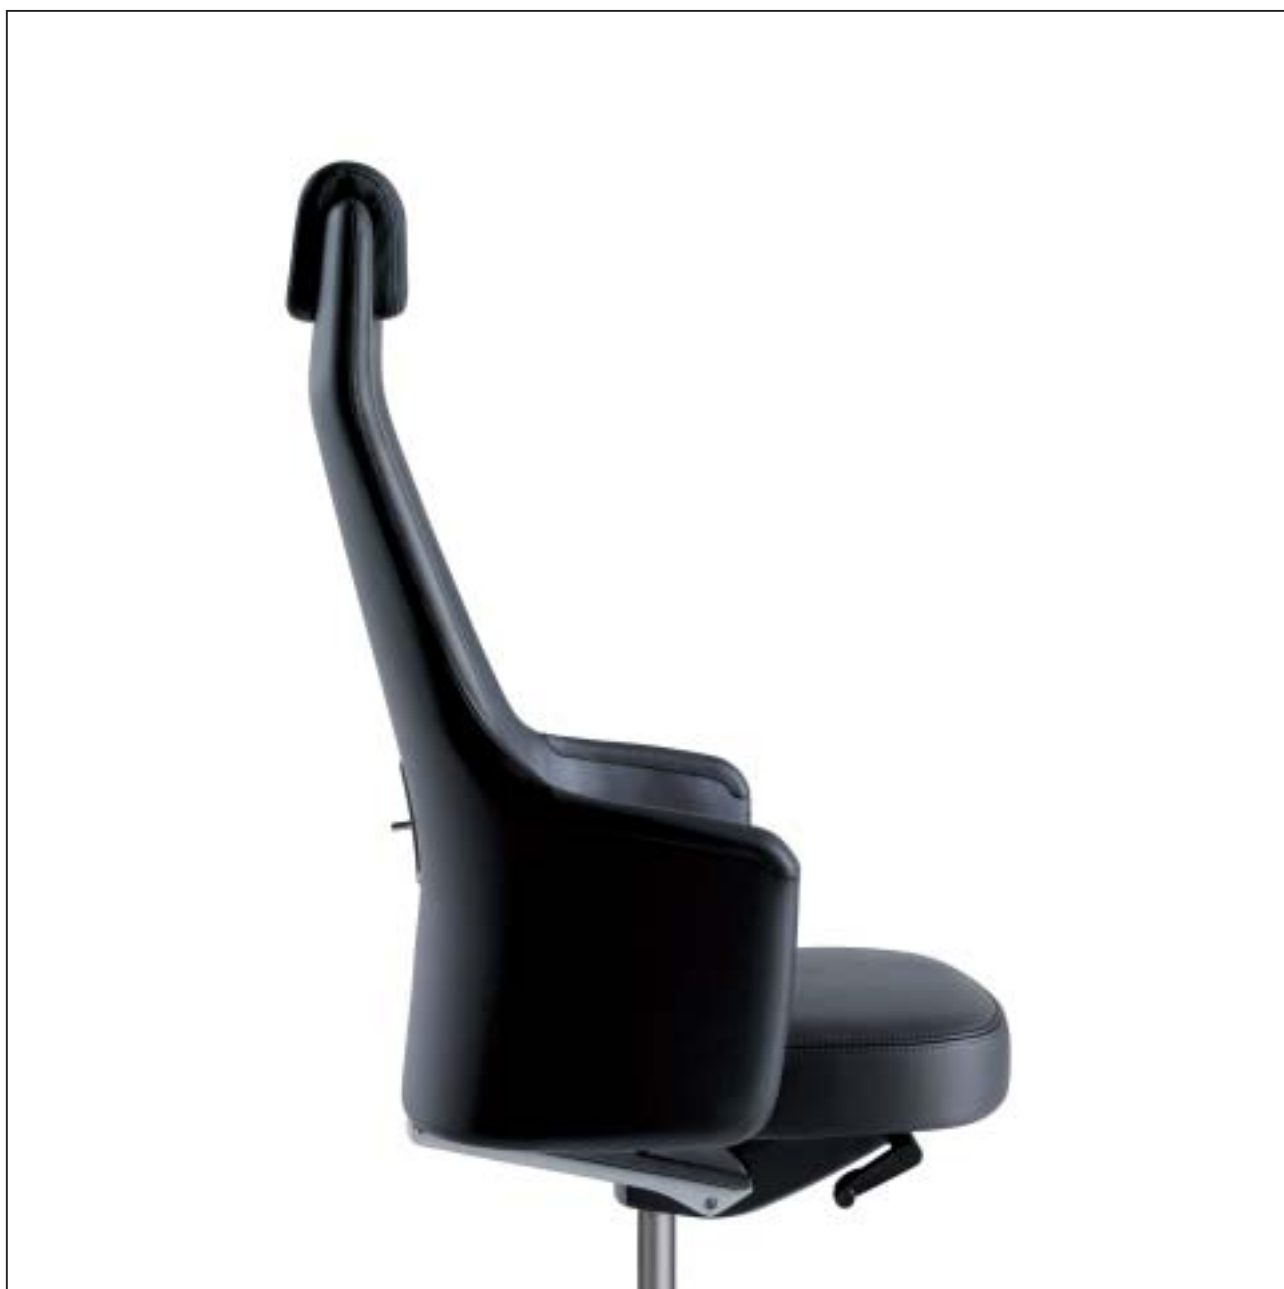

Upholstery. silent rush blends with its surroundings yet still asserts its own character – with a whole range of fabric and leather coverings, and always with high-quality craftsmanship. You have a choice of several different fabrics plus 10 shades of leather.