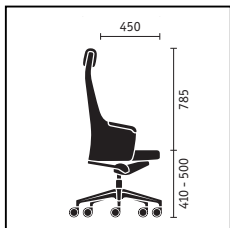

Medium-height swivel chair	High swivel chair	Cantilever chair
Seat mechanism			
"Similar" mechanism	■	■	
Backrest technical features			
Adjustable backrest pressure	■	■	
Height-adjustable lumbar support	■	■	
Seat height adjustment			
Sedo-Lift mechanism	■	■	
Frame versions			
Aluminium base, powder-coated in white aluminium	■	■	
Aluminium base, powder-coated in black	□	□	
Polished aluminium base	□	□	
Steel frame, chromed			□
Steel frame, powder-coated in white aluminium			■
Steel frame, powder-coated in black			□
Model colour (mechanism and plastic parts)			
Black	■	■	■
Armrests			
Integrated armrests with leather finish	■	■	
Integrated armrests			■
Features			
Black leather head pillow		■	
Head pillow in contrasting shade of leather		□	
Head pillow in same fabric as the backrest		□	
Two-tone upholstery	□	□	□
Hard castors for soft floors	■	■	
Soft castors for hard floors	□	□	
Felt glides			□
Plastic glides			□

■ standard
□ optional