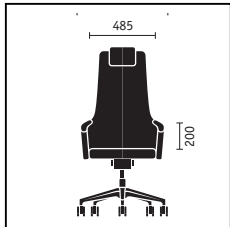

Medium-height swivel chair	High swivel chair	Cantilever chair
Seat mechanism			
"Similar" mechanism	■	■	
Backrest technical features			
Adjustable backrest pressure	■	■	
Height-adjustable lumbar support	■	■	
Seat height adjustment			
Sedo-Lift mechanism	■	■	
Frame versions			
Aluminium base, powder-coated in white aluminium	■	■	
Aluminium base, powder-coated in black	□	□	
Polished aluminium base	□	□	
Steel frame, chromed			□
Steel frame, powder-coated in white aluminium			■
Steel frame, powder-coated in black			□
Model colour (mechanism and plastic parts)			
Black	■	■	■
Armrests			
Integrated armrests with leather finish	■	■	
Integrated armrests			■
Features			
Black leather head pillow		■	
Head pillow in contrasting shade of leather		□	
Head pillow in same fabric as the backrest		□	
Two-tone upholstery	□	□	□
Hard castors for soft floors	■	■	
Soft castors for hard floors	□	□	
Felt glides			□
Plastic glides			□

■ standard
□ optional