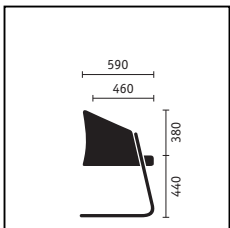

Medium-height swivel chair	High swivel chair	Cantilever chair
Seat mechanism			
"Similar" mechanism	■	■	
Backrest technical features			
Adjustable backrest pressure	■	■	
Height-adjustable lumbar support	■	■	
Seat height adjustment			
Sedo-Lift mechanism	■	■	
Frame versions			
Aluminium base, powder-coated in white aluminium	■	■	
Aluminium base, powder-coated in black	□	□	
Polished aluminium base	□	□	
Steel frame, chromed			□
Steel frame, powder-coated in white aluminium			■
Steel frame, powder-coated in black			□
Model colour (mechanism and plastic parts)			
Black	■	■	■
Armrests			
Integrated armrests with leather finish	■	■	
Integrated armrests			■
Features			
Black leather head pillow		■	
Head pillow in contrasting shade of leather		□	
Head pillow in same fabric as the backrest		□	
Two-tone upholstery	□	□	□
Hard castors for soft floors	■	■	
Soft castors for hard floors	□	□	
Felt glides			□
Plastic glides			□

■ standard
□ optional