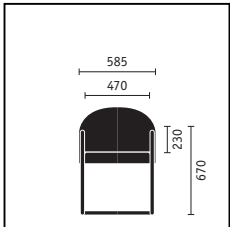

Medium-height swivel chair	High swivel chair	Cantilever chair
Seat mechanism			
"Similar" mechanism	■	■	
Backrest technical features			
Adjustable backrest pressure	■	■	
Height-adjustable lumbar support	■	■	
Seat height adjustment			
Sedo-Lift mechanism	■	■	
Frame versions			
Aluminium base, powder-coated in white aluminium	■	■	
Aluminium base, powder-coated in black	□	□	
Polished aluminium base	□	□	
Steel frame, chromed			□
Steel frame, powder-coated in white aluminium			■
Steel frame, powder-coated in black			□
Model colour (mechanism and plastic parts)			
Black	■	■	■
Armrests			
Integrated armrests with leather finish	■	■	
Integrated armrests			■
Features			
Black leather head pillow		■	
Head pillow in contrasting shade of leather		□	
Head pillow in same fabric as the backrest		□	
Two-tone upholstery	□	□	□
Hard castors for soft floors	■	■	
Soft castors for hard floors	□	□	
Felt glides			□
Plastic glides			□

■ standard
□ optional