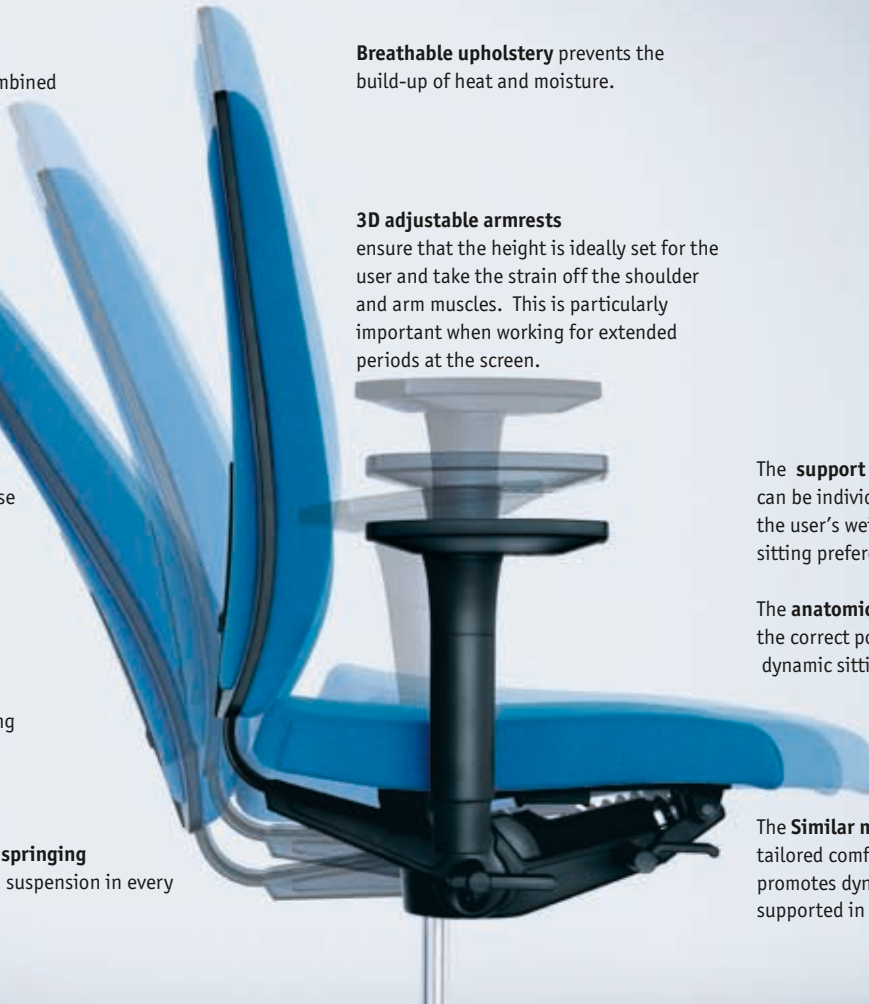

Innovative Sedus Technology

The **dynamic backrest** guarantees maximum freedom of movement combined with constant upper body support.

The **height-adjustable lumbar support** enables tailored and precise support of the spinal column.

Adjustment of the **seat tilt** by 4 degrees.

The **sliding seat** ensures great sitting comfort for users of all heights.

The **seat-depth springing** offers maximum suspension in every sitting position.

Breathable upholstery prevents the build-up of heat and moisture.

3D adjustable armrests ensure that the height is ideally set for the user and take the strain off the shoulder and arm muscles. This is particularly important when working for extended periods at the screen.

The **support resistance of the backrest** can be individually set to accommodate the user's weight, size and sitting preferences.

The **anatomically formed seat** promotes the correct posture for dynamic sitting.

The **Similar mechanism** guarantees tailored comfortable movement and also promotes dynamic sitting. The back is supported in every single position.