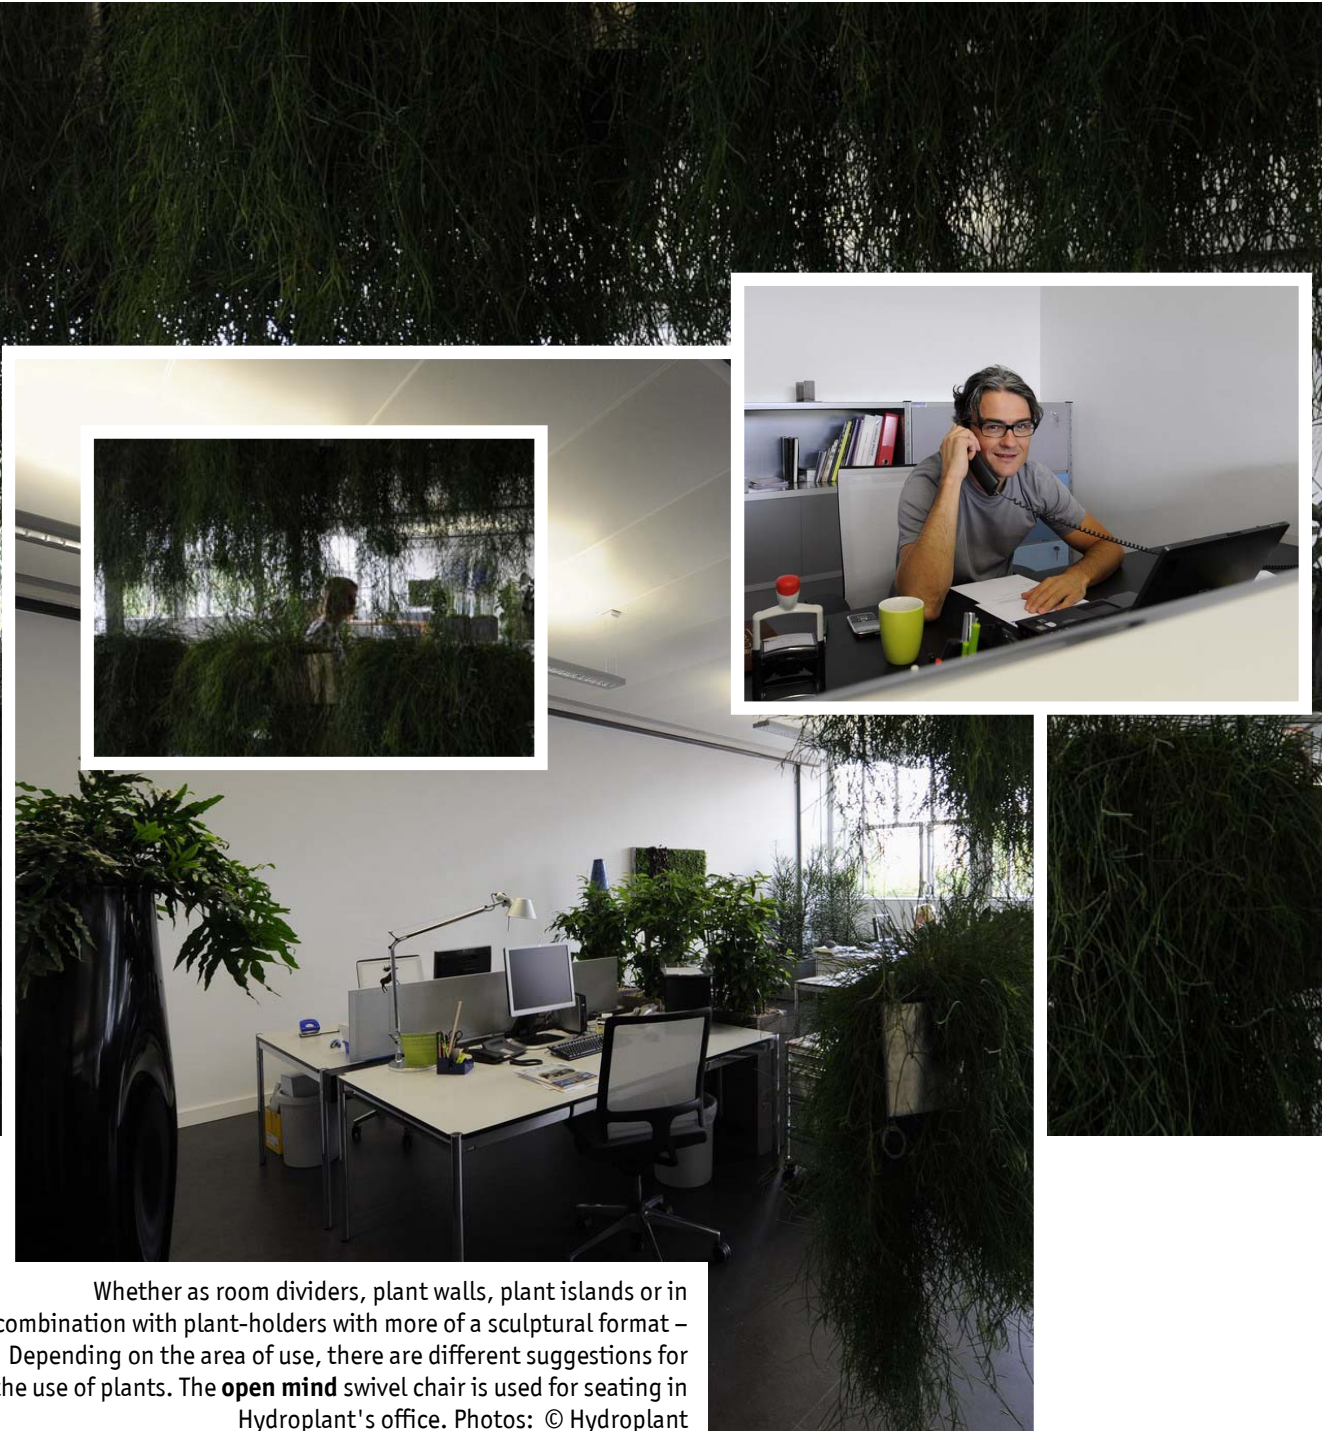

**Hydroplant, Zurich, Switzerland**

Hydroplant AG  
Kreativwerk  
Neubrunnenstrasse 50  
8052 Zurich  
Switzerland

Completed: 2009

Products:  
**open mind**

Green is a central recurring feature at Hydroplant as the Swiss company specialises in integrating plants in building and room concepts in an aesthetically attractive manner although such plants are often feared by architects and designers alike. It has, after all, been proven that plants exert a positive influence on the interior climate and the feeling of well-being of the users. If the impression is created that the workstations cannot be seen for the sheer jungle in Hydroplant's headquarters, there is good reason in this case because it is simultaneously a showroom for plant installation suggestions.

**Hydroplant, Zurich, Switzerland**

Hydroplant AG  
Kreativwerk  
Neubrunnenstrasse 50  
8052 Zurich

Completed: 2009

Products:  
**open mind**

Whether as room dividers, plant walls, plant islands or in combination with plant-holders with more of a sculptural format – Depending on the area of use, there are different suggestions for the use of plants. The **open mind** swivel chair is used for seating in Hydroplant's office. Photos: © Hydroplant