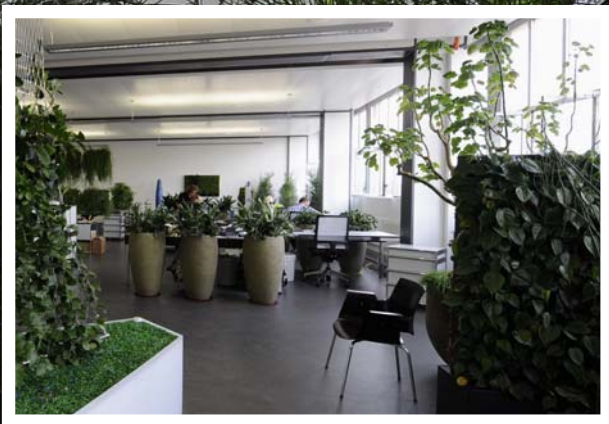

**Hydroplant, Zurich, Switzerland**

Hydroplant AG  
Kreativwerk  
Neubrunnenstrasse 50  
8052 Zurich  
Switzerland

Completed: 2009

Products:  
**open mind**

Green is a central recurring feature at Hydroplant as the Swiss company specialises in integrating plants in building and room concepts in an aesthetically attractive manner although such plants are often feared by architects and designers alike. It has, after all, been proven that plants exert a positive influence on the interior climate and the feeling of well-being of the users. If the impression is created that the workstations cannot be seen for the sheer jungle in Hydroplant's headquarters, there is good reason in this case because it is simultaneously a showroom for plant installation suggestions.

**Hydroplant, Zurich, Switzerland**

Hydroplant AG  
Kreativwerk  
Neubrunnenstrasse 50  
8052 Zurich

Completed: 2009

Products:  
**open mind**

Whether as room dividers, plant walls, plant islands or in combination with plant-holders with more of a sculptural format – Depending on the area of use, there are different suggestions for the use of plants. The **open mind** swivel chair is used for seating in Hydroplant's office. Photos: © Hydroplant