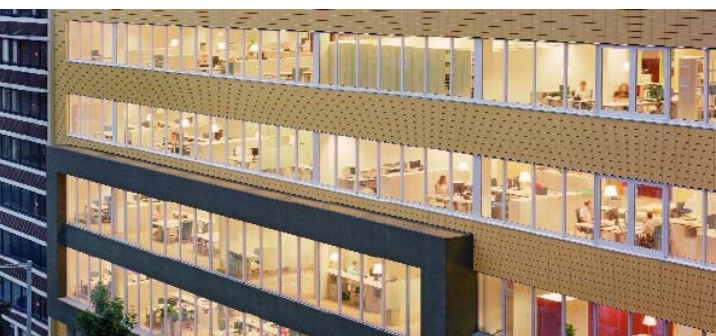

## Boerenbond Leuven Architects: AR-TE, Leuven

BB, Boerenbond  
Diestsevest 40  
Leuven  
Belgium

Year built: 2006  
Furniture: **mr. charm**,  
**olé**, **high end**, **line up**

The cafeteria, with **olé** furniture is located on the ground floor in the atrium. All photos: Boerenbond

In Leuven, the Belgium association of farmers moved into its new headquarters. Modern architecture for modern agriculture - This is the message of the new administration building with a total office area of 10,240 m<sup>2</sup>. Flooded with natural light, the transparent building offers workstations which make working extremely pleasant.

**mr. charm** swivel chairs at all workstations.