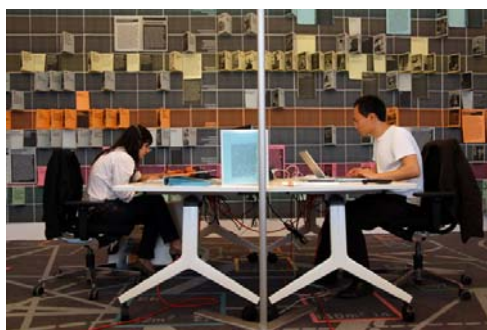

In the office landscape, numerous components of the relations office furniture system were used, as well as black dot rotating chairs. Photos: © Fabian Lux (top, below middle), Onlab etc. (below, l and r)

For documenta 12 in Kassel, the architecture magazine set up an exhibition and project room, designed as an office landscape. During the exhibition, the room was used as an editorial department and venue for numerous specialist events. Visitors were able to sit down at a workstation, carry out research in the magazine archives and watch video films or talk to the editors.