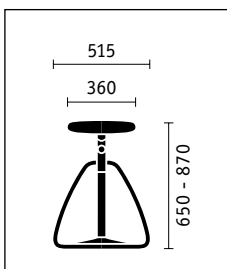

smile

sedus

smile

sedus

Features:

- Upholstered seat covered with black microfibre
- Mechanically height-adjustable with 12 locking levels
- Aluminium standing column
- Folding steel prop
- Black plastic parts

The innovative standing seat for the office, shop counters, cashier's desks, laboratories, receptions, and the home.

Design: Emil Lohrer

Dimensions (in mm) for overall height, width, depth, seat height, width