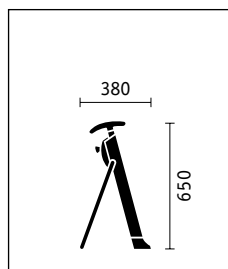

smile

sedus

smile

sedus

Features:

- Upholstered seat covered with black microfibre
- Mechanically height-adjustable with 12 locking levels
- Aluminium standing column
- Folding steel prop
- Black plastic parts

The innovative standing seat for the office, shop counters, cashier's desks, laboratories, receptions, and the home.

Design: Emil Lohrer

Dimensions (in mm) for overall height, width, depth, seat height, width