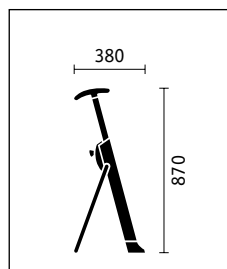

smile

sedus

smile

sedus

Features:

- Upholstered seat covered with black microfibre
- Mechanically height-adjustable with 12 locking levels
- Aluminium standing column
- Folding steel prop
- Black plastic parts

The innovative standing seat for the office, shop counters, cashier's desks, laboratories, receptions, and the home.

Design: Emil Lohrer

Dimensions (in mm) for overall height, width, depth, seat height, width