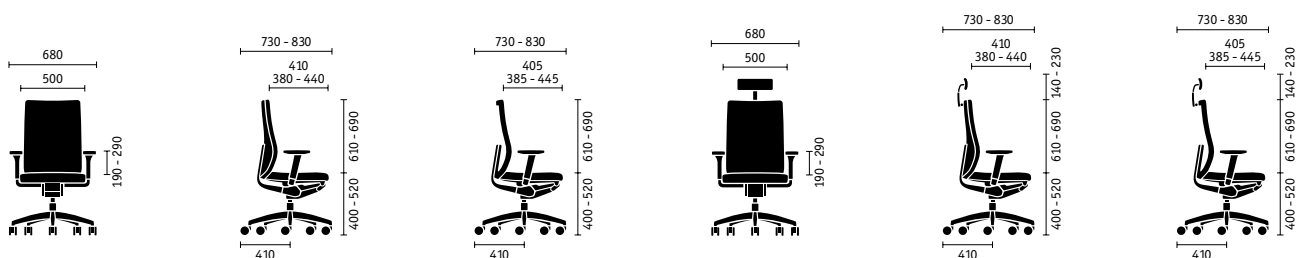

■ standard □ optional

	se:do with membrane backrest	se:do with upholstered backrest
Seat mechanisms		
"Similar" mechanism with spring tension quick adjustment	■	■
"Similar" mechanism with spring tension quick adjustment and seat tilt adjustment	□	□
Technology in the backrest		
Height-adjustable backrest	■	■
Depth-adjustable lumbar support	□	□
Adjustable backrest pressure	■	■
Seat height adjustment		
Gas spring with mechanical depth suspension	■	■
Gas spring	□	□
Frame variants		
Plastic base black	■	■
Aluminium base in black, powder-coated	□	□
Aluminium base in white aluminium, powder-coated	□	□
Aluminium base, polished	□	□
Model colour (mechanism and plastic parts)		
Black	■	■
Armrests		
Without armrests	□	□
Height-adjustable armrests	■	■
3D adjustable armrests with soft touch pads	□	□
3D adjustable armrests with gel pads	□	□
Specifications		
Height-adjustable neck support	□	□
Coat hanger (together with the neck support)	□	□
Standard seat	■	■
Sliding seat (with 60 mm depth adjustment)	□	□
Backrest with membrane cover	■	□
Seat and backrest upholstered	□	■
Different cover for backrest upholstery	□	□
Hard castors for soft floors	■	■
Soft castors for hard floors	□	□
Fire protection version	□	□

Further information and planning details available to download at: www.sedus.com